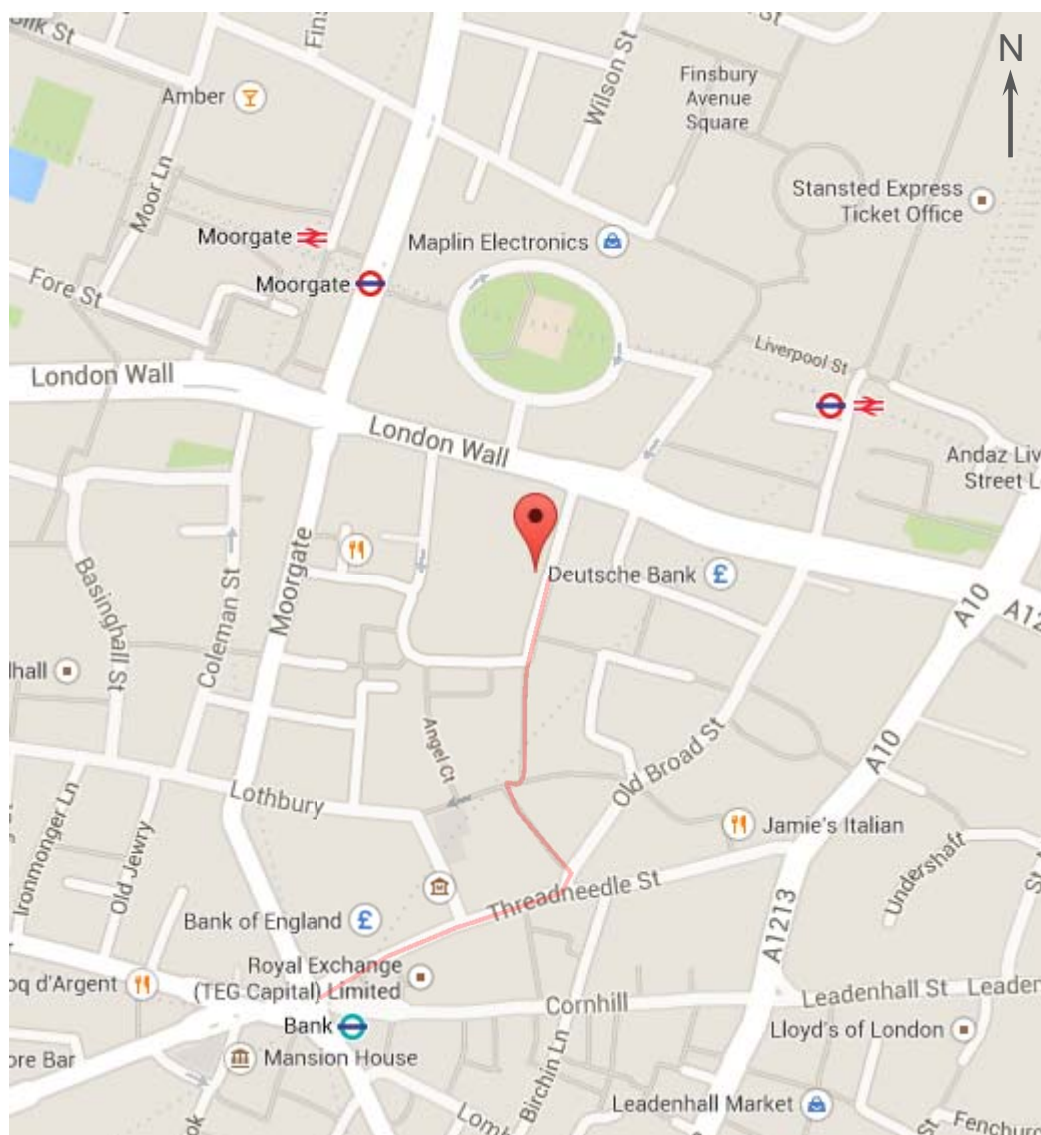

Office Location, FOSFA International

4-6 Throgmorton Avenue, EC2

FOSFA's offices are located within walking distance from Bank (Exits 1 and 2) (Underground and DLR), Liverpool Street and Moorgate Stations. Vehicle access to Throgmorton Avenue is at the London Wall end, and barrier controlled.

Pedestrian access is possible from London Wall and from the Southern end of Throgmorton Avenue.

From Bank follow Threadneedle Street, Old Broad Street briefly turning left onto Threadneedle Walk and keep heading North crossing Throgmorton Street (also gated), as indicated.

We are located on the Third floor and you will need to ring the bell to gain access to the building; there is not a manned reception.

Tel: +44 207 374 2346