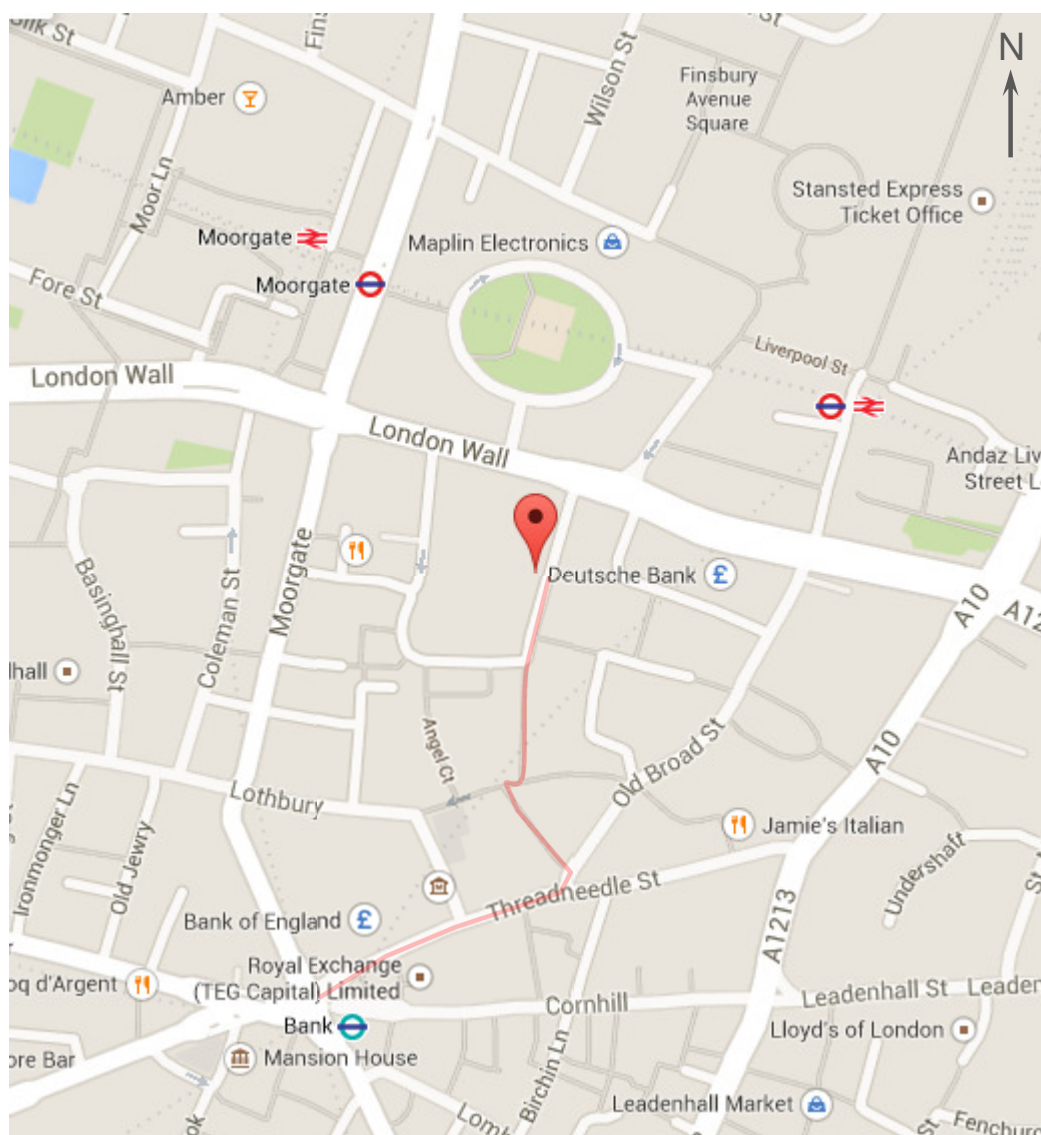

Office Location, FOSFA International

4-6 Throgmorton Avenue, EC2

FOSFA's offices are located within walking distance from Bank (Exits 1 and 2) (Underground and DLR), Liverpool Street and Moorgate Stations. Vehicle access to Throgmorton Avenue is at the London Wall end, and barrier controlled.

Pedestrian access is possible from London Wall and from the Southern end of Throgmorton Avenue.

From Bank follow Threadneedle Street, Old Broad Street briefly turning left onto Threadneedle Walk and keep heading North crossing Throgmorton Street (also gated), as indicated.

We are located on the Third floor and you will need to ring the bell to gain access to the building; there is not a manned reception.

Tel: +44 207 283 5511